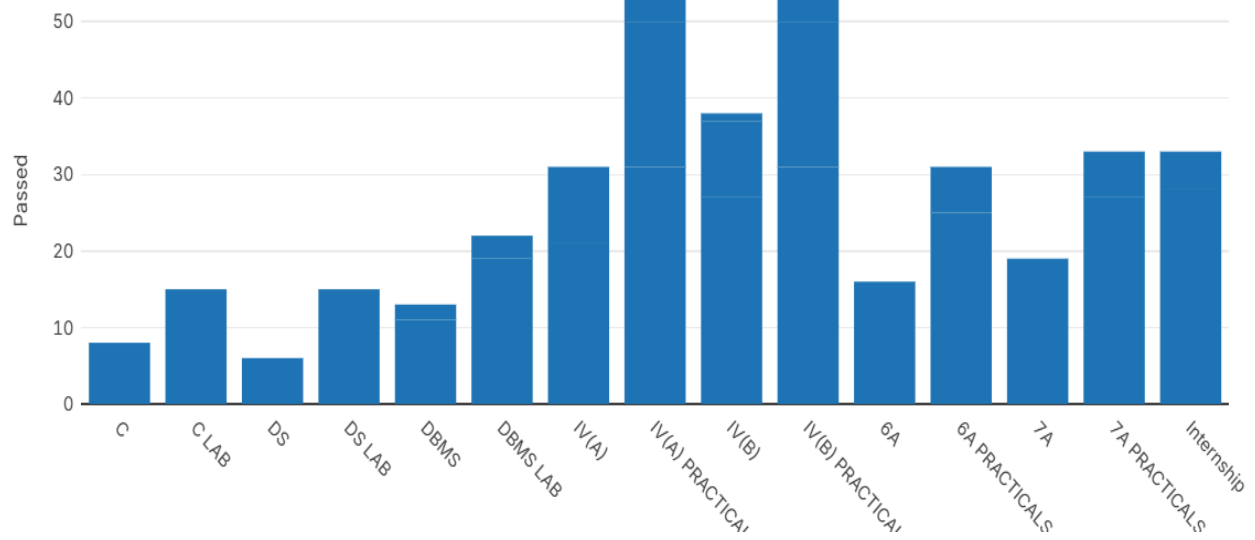

Academic Year 2022-23 Results Summary

2022-23 Results Abstract							
Group	Subject	Total	Appeared	Passed	Fail	Percentage	Semester
MPCS	C	15	15	8	7	53.33	Sem1
MPCS	C LAB	15	15	15	0	100.00	Sem1
MPCS	DS	15	14	6	8	42.86	Sem2
MPCS	DS LAB	15	15	15	0	100.00	Sem2
MPCS	DBMS	19	19	11	8	72.73	Sem3
MPCS	DBMS LAB	19	19	19	0	100.00	Sem3
MCCS	DBMS	3	3	2	1	33.33	Sem3
MCCS	DBMS LAB	3	3	3	0	100.00	Sem3
MPCS	IV(A)	31	30	21	9	70.00	Sem4
MPCS	IV(A) PRACTICALS	31	31	31	0	100.00	Sem4
MECS	IV(A)	19	18	10	8	55.56	Sem4
MECS	IV(A) PRACTICALS	19	19	19	0	100.00	Sem4
MCCS	IV(A)	3	3	0	3	0.00	Sem4
MCCS	IV(A) PRACTICALS	3	3	3	0	100.00	Sem4
MPCS	IV(B)	31	30	27	3	90.00	Sem4
MPCS	IV(B) PRACTICALS	31	31	31	0	100.00	Sem4
MECS	IV(B)	19	18	10	8	55.56	Sem4
MECS	IV(B) PRACTICALS	19	19	19	0	100.00	Sem4
MCCS	IV(B)	3	3	1	2	33.33	Sem4
MCCS	IV(B) PRACTICALS	3	3	3	0	100.00	Sem4
MPCS	6A	30	29	16	13	55.17	Sem5
MPCS	6A PRACTICALS	30	25	25	0	100.00	Sem5
MECS	6A	7	6	0	6	0.00	Sem5
MECS	6A PRACTICALS	7	6	6	0	100.00	Sem5
MPCS	7A	30	29	19	10	65.52	Sem5
MPCS	7A PRACTICALS	30	27	27	0	100.00	Sem5
MECS	7A	7	6	0	8	0.00	Sem5
MECS	7A PRACTICALS	7	6	6	0	100.00	Sem5
MPCS	Internship	30	28	28	0	100.00	Sem6
MECS	Internship	7	5	5	0	100.00	Sem6

The average percentage for subjects in each semester is as follows: -

Semester 1: 76.67%

Semester 2: 71.43%

Semester 3: 76.52%

Semester 4: 75.37%

Semester 5: 65.08%

Semester 6: 100.00%